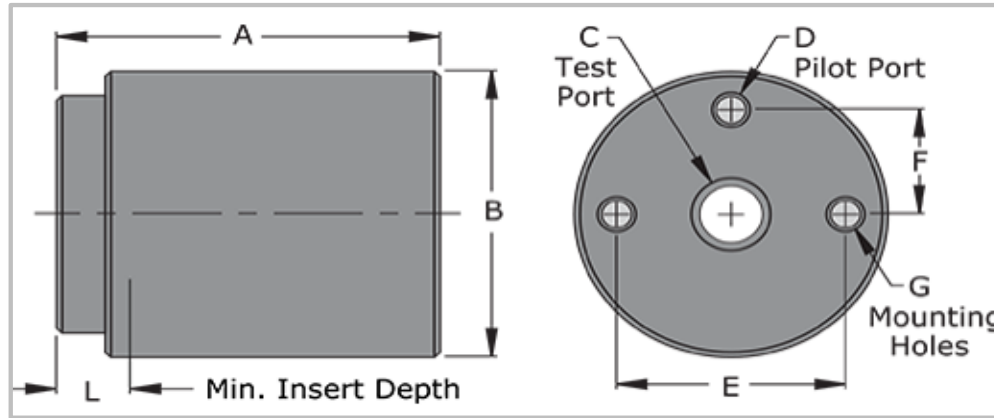

FE -serie

Order Code	Quick connector Typ	Fit to external Ø	A	ØB	C	D	E	F	G	L	Pressure Range
20020.012.015000	Quick connector FEM001-0050	Ø 0,75 - 1,25 mm.	43,7 mm.	21,4 mm.	10-32" UNF	10-32" UNF	16,0 mm.	N/A	4-40" UNC	4,1 mm.	-1,0 ... +34,0 Bar
20020.012.015100	Quick connector FEM001-001	Ø 1,25 - 2,00 mm.	43,7 mm.	21,4 mm.	10-32" UNF	10-32" UNF	16,0 mm.	N/A	4-40" UNC	4,1 mm.	-1,0 ... +34,0 Bar
20020.012.015200	Quick connector FEM001-002	Ø 2,00 - 3,25 mm.	43,7 mm.	21,4 mm.	10-32" UNF	10-32" UNF	16,0 mm.	N/A	4-40" UNC	4,1 mm.	-1,0 ... +34,0 Bar
20020.012.025000	Quick connector FEM01-01	Ø 2,50 - 4,50 mm.	52,1 mm.	37,9 mm.	1/8" BSPP (female)	M5 x 0,8	28,0 mm.	14,0 mm.	M5 x 0,8	14,8 mm.	-1,0 ... +34,0 Bar
20020.012.025100	Quick connector FEM01-02	Ø 4,50 - 6,50 mm.	52,1 mm.	37,9 mm.	1/8" BSPP (female)	M5 x 0,8	28,0 mm.	14,0 mm.	M5 x 0,8	14,8 mm.	-1,0 ... +34,0 Bar
20020.012.025200	Quick connector FEM01-03	Ø 6,50 - 8,50 mm.	52,1 mm.	37,9 mm.	1/8" BSPP (female)	M5 x 0,8	28,0 mm.	14,0 mm.	M5 x 0,8	14,8 mm.	-1,0 ... +34,0 Bar
20020.012.025300	Quick connector FEM01-04	Ø 8,50 - 10,50 mm.	52,1 mm.	37,9 mm.	1/8" BSPP (female)	M5 x 0,8	28,0 mm.	14,0 mm.	M5 x 0,8	14,8 mm.	-1,0 ... +34,0 Bar
20020.012.025400	Quick connector FEM01-05	Ø 10,50 - 13,00 mm.	52,1 mm.	37,9 mm.	1/8" BSPP (female)	M5 x 0,8	28,0 mm.	14,0 mm.	M5 x 0,8	14,8 mm.	-1,0 ... +34,0 Bar
20020.012.035000	Quick connector FEM1-12	Ø 05 - 07 mm.	69,1 mm.	56,4 mm.	1/4" BSPP (female)	1/8" BSPP	41,2 mm.	20,6 mm.	M6 X 1,0	15,5 mm.	-1,0 ... +34,0 Bar
20020.012.035100	Quick connector FEM1-13	Ø 07 - 09 mm.	69,1 mm.	56,4 mm.	1/4" BSPP (female)	1/8" BSPP	41,2 mm.	20,6 mm.	M6 X 1,0	15,5 mm.	-1,0 ... +34,0 Bar
20020.012.035200	Quick connector FEM1-14	Ø 09 - 11 mm.	69,1 mm.	56,4 mm.	1/4" BSPP (female)	1/8" BSPP	41,2 mm.	20,6 mm.	M6 X 1,0	15,5 mm.	-1,0 ... +34,0 Bar
20020.012.035300	Quick connector FEM1-15	Ø 11 - 13 mm.	69,1 mm.	56,4 mm.	1/4" BSPP (female)	1/8" BSPP	41,2 mm.	20,6 mm.	M6 X 1,0	15,5 mm.	-1,0 ... +34,0 Bar
20020.012.035400	Quick connector FEM1-16	Ø 13 - 15 mm.	69,1 mm.	56,4 mm.	1/4" BSPP (female)	1/8" BSPP	41,2 mm.	20,6 mm.	M6 X 1,0	15,5 mm.	-1,0 ... +34,0 Bar
20020.012.035500	Quick connector FEM1-17	Ø 15 - 17 mm.	69,1 mm.	56,4 mm.	1/4" BSPP (female)	1/8" BSPP	41,2 mm.	20,6 mm.	M6 X 1,0	15,5 mm.	-1,0 ... +34,0 Bar
20020.012.035600	Quick connector FEM1-18	Ø 17 - 19 mm.	69,1 mm.	56,4 mm.	1/4" BSPP (female)	1/8" BSPP	41,2 mm.	20,6 mm.	M6 X 1,0	15,5 mm.	-1,0 ... +34,0 Bar
20020.012.035700	Quick connector FEM1-19	Ø 19 - 21 mm.	69,1 mm.	56,4 mm.	1/4" BSPP (female)	1/8" BSPP	41,2 mm.	20,6 mm.	M6 X 1,0	15,5 mm.	-1,0 ... +34,0 Bar
20020.012.045000	Quick connector FEM2-21	Ø 20 - 22 mm.	88,9 mm.	79,0 mm.	1/2" BSPP (female)	1/8" BSPP	63,5 mm.	31,75 mm.	M6 x 1,0	27,0 mm.	-1,0 ... +34,0 Bar
20020.012.045100	Quick connector FEM2-22	Ø 22 - 24 mm.	88,9 mm.	79,0 mm.	1/2" BSPP (female)	1/8" BSPP	63,5 mm.	31,75 mm.	M6 x 1,0	27,0 mm.	-1,0 ... +34,0 Bar
20020.012.045200	Quick connector FEM2-23	Ø 24 - 26 mm.	88,9 mm.	79,0 mm.	1/2" BSPP (female)	1/8" BSPP	63,5 mm.	31,75 mm.	M6 x 1,0	27,0 mm.	-1,0 ... +34,0 Bar
20020.012.045300	Quick connector FEM2-24	Ø 26 - 28 mm.	88,9 mm.	79,0 mm.	1/2" BSPP (female)	1/8" BSPP	63,5 mm.	31,75 mm.	M6 x 1,0	27,0 mm.	-1,0 ... +34,0 Bar
20020.012.045400	Quick connector FEM2-25	Ø 28 - 30 mm.	88,9 mm.	79,0 mm.	1/2" BSPP (female)	1/8" BSPP	63,5 mm.	31,75 mm.	M6 x 1,0	27,0 mm.	-1,0 ... +34,0 Bar
20020.012.045500	Quick connector FEM2-26	Ø 30 - 32 mm.	88,9 mm.	79,0 mm.	1/2" BSPP (female)	1/8" BSPP	63,5 mm.	31,75 mm.	M6 x 1,0	27,0 mm.	-1,0 ... +34,0 Bar
20020.012.045600	Quick connector FEM2-27	Ø 32 - 34 mm.	88,9 mm.	79,0 mm.	1/2" BSPP (female)	1/8" BSPP	63,5 mm.	31,75 mm.	M6 x 1,0	27,0 mm.	-1,0 ... +34,0 Bar
20020.012.045700	Quick connector FEM2-28	Ø 34 - 36 mm.	88,9 mm.	79,0 mm.	1/2" BSPP (female)	1/8" BSPP	63,5 mm.	31,75 mm.	M6 x 1,0	27,0 mm.	-1,0 ... +34,0 Bar
20020.012.045800	Quick connector FEM2-29	Ø 36 - 38 mm.	88,9 mm.	79,0 mm.	1/2" BSPP (female)	1/8" BSPP	63,5 mm.	31,75 mm.	M6 x 1,0	27,0 mm.	-1,0 ... +34,0 Bar
20020.012.055000	Quick connector FEM3-31	Ø 38 - 41 mm.	113,8 mm.	107,5 mm.	1" BSPP (female)	1/8" BSPP	82,6 mm.	41,5 mm.	M6 x 1,0	27,0 mm.	-1,0 ... +34,0 Bar
20020.012.055100	Quick connector FEM3-32	Ø 41 - 44 mm.	113,8 mm.	107,5 mm.	1" BSPP (female)	1/8" BSPP	82,6 mm.	41,5 mm.	M6 x 1,0	27,0 mm.	-1,0 ... +34,0 Bar
20020.012.055200	Quick connector FEM3-33	Ø 44 - 47 mm.	113,8 mm.	107,5 mm.	1" BSPP (female)	1/8" BSPP	82,6 mm.	41,5 mm.	M6 x 1,0	27,0 mm.	-1,0 ... +34,0 Bar
20020.012.055300	Quick connector FEM3-34	Ø 47 - 50 mm.	113,8 mm.	107,5 mm.	1" BSPP (female)	1/8" BSPP	82,6 mm.	41,5 mm.	M6 x 1,0	27,0 mm.	-1,0 ... +34,0 Bar