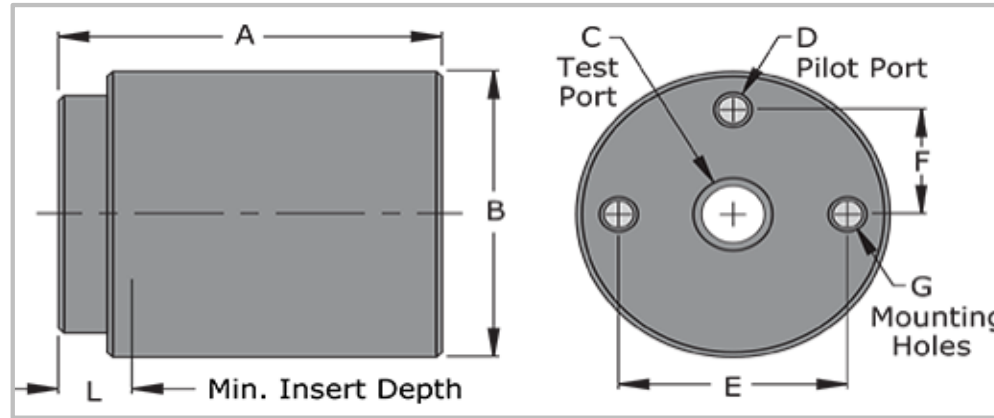

FE -serie

Order Code	Quick connector Typ	Fit to external $\varnothing$	A	$\varnothing B$	C	D	E	F	G	L	Pressure Range
20020.012.065000	Quick connector FEM4-41	$\varnothing$ 50 - 53 mm.	116,9 mm.	139,2 mm.	1-1/2" BSPP (female)	1/8" BSPP	108,0 mm.	54,2 mm.	M6 x 1,0	41,7 mm.	-1,0 ... +34,0 Bar
20020.012.065100	Quick connector FEM4-42	$\varnothing$ 53 - 56 mm.	116,9 mm.	139,2 mm.	1-1/2" BSPP (female)	1/8" BSPP	108,0 mm.	54,2 mm.	M6 x 1,0	41,7 mm.	-1,0 ... +34,0 Bar
20020.012.065200	Quick connector FEM4-43	$\varnothing$ 56 - 59 mm.	116,9 mm.	139,2 mm.	1-1/2" BSPP (female)	1/8" BSPP	108,0 mm.	54,2 mm.	M6 x 1,0	41,7 mm.	-1,0 ... +34,0 Bar
20020.012.065300	Quick connector FEM4-44	$\varnothing$ 59 - 62 mm.	116,9 mm.	139,2 mm.	1-1/2" BSPP (female)	1/8" BSPP	108,0 mm.	54,2 mm.	M6 x 1,0	41,7 mm.	-1,0 ... +34,0 Bar
20020.012.065400	Quick connector FEM4-45	$\varnothing$ 62 - 65 mm.	116,9 mm.	139,2 mm.	1-1/2" BSPP (female)	1/8" BSPP	108,0 mm.	54,2 mm.	M6 x 1,0	41,7 mm.	-1,0 ... +34,0 Bar
20020.012.065500	Quick connector FEM4-46	$\varnothing$ 65 - 68 mm.	116,9 mm.	139,2 mm.	1-1/2" BSPP (female)	1/8" BSPP	108,0 mm.	54,2 mm.	M6 x 1,0	41,7 mm.	-1,0 ... +34,0 Bar
20020.012.065600	Quick connector FEM4-47	$\varnothing$ 68 - 71 mm.	116,9 mm.	139,2 mm.	1-1/2" BSPP (female)	1/8" BSPP	108,0 mm.	54,2 mm.	M6 x 1,0	41,7 mm.	-1,0 ... +34,0 Bar
20020.012.065700	Quick connector FEM4-48	$\varnothing$ 71 - 74 mm.	116,9 mm.	139,2 mm.	1-1/2" BSPP (female)	1/8" BSPP	108,0 mm.	54,2 mm.	M6 x 1,0	41,7 mm.	-1,0 ... +34,0 Bar
20020.012.065800	Quick connector FEM4-49	$\varnothing$ 74 - 77 mm.	116,9 mm.	139,2 mm.	1-1/2" BSPP (female)	1/8" BSPP	108,0 mm.	54,2 mm.	M6 x 1,0	41,7 mm.	-1,0 ... +34,0 Bar
20020.012.075000	Quick connector FEM5-51	$\varnothing$ 75 - 79 mm.	116,9 mm.	178,0 mm.	2" BSPP (female)	1/8" BSPP	139,7 mm.	57,2 mm.	M11 x 1,5	41,7 mm.	-1,0 ... +34,0 Bar
20020.012.075100	Quick connector FEM5-52	$\varnothing$ 79 - 82 mm.	116,9 mm.	178,0 mm.	2" BSPP (female)	1/8" BSPP	139,7 mm.	57,2 mm.	M11 x 1,5	41,7 mm.	-1,0 ... +34,0 Bar
20020.012.075200	Quick connector FEM5-53	$\varnothing$ 82 - 85 mm.	116,9 mm.	178,0 mm.	2" BSPP (female)	1/8" BSPP	139,7 mm.	57,2 mm.	M11 x 1,5	41,7 mm.	-1,0 ... +34,0 Bar
20020.012.075300	Quick connector FEM5-54	$\varnothing$ 85 - 89 mm.	116,9 mm.	178,0 mm.	2" BSPP (female)	1/8" BSPP	139,7 mm.	57,2 mm.	M11 x 1,5	41,7 mm.	-1,0 ... +34,0 Bar
20020.012.075400	Quick connector FEM5-55	$\varnothing$ 89 - 92 mm.	116,9 mm.	178,0 mm.	2" BSPP (female)	1/8" BSPP	139,7 mm.	57,2 mm.	M11 x 1,5	41,7 mm.	-1,0 ... +34,0 Bar
20020.012.075500	Quick connector FEM5-56	$\varnothing$ 92 - 95 mm.	116,9 mm.	178,0 mm.	2" BSPP (female)	1/8" BSPP	139,7 mm.	57,2 mm.	M11 x 1,5	41,7 mm.	-1,0 ... +34,0 Bar
20020.012.075600	Quick connector FEM5-57	$\varnothing$ 95 - 98 mm.	116,9 mm.	178,0 mm.	2" BSPP (female)	1/8" BSPP	139,7 mm.	57,2 mm.	M11 x 1,5	41,7 mm.	-1,0 ... +34,0 Bar
20020.012.075700	Quick connector FEM5-58	$\varnothing$ 98 - 102 mm.	116,9 mm.	178,0 mm.	2" BSPP (female)	1/8" BSPP	139,7 mm.	57,2 mm.	M11 x 1,5	41,7 mm.	-1,0 ... +34,0 Bar
20020.012.075800	Quick connector FEM5-59	$\varnothing$ 102 - 105 mm.	116,9 mm.	178,0 mm.	2" BSPP (female)	1/8" BSPP	139,7 mm.	57,2 mm.	M11 x 1,5	41,7 mm.	-1,0 ... +34,0 Bar
20020.012.085000	Quick connector FEM6-61	$\varnothing$ 105 - 108 mm.	136,3 mm.	190,0 mm.	2-1/2" BSPP (female)	1/8" BSPP	155,5 mm.	77,8 mm.	M11 x 1,5	41,7 mm.	-1,0 ... +34,0 Bar
20020.012.085100	Quick connector FEM6-62	$\varnothing$ 108 - 112 mm.	136,3 mm.	190,0 mm.	2-1/2" BSPP (female)	1/8" BSPP	155,5 mm.	77,8 mm.	M11 x 1,5	41,7 mm.	-1,0 ... +34,0 Bar
20020.012.085200	Quick connector FEM6-63	$\varnothing$ 111 - 115 mm.	136,3 mm.	190,0 mm.	2-1/2" BSPP (female)	1/8" BSPP	155,5 mm.	77,8 mm.	M11 x 1,5	41,7 mm.	-1,0 ... +34,0 Bar
20020.012.085300	Quick connector FEM6-64	$\varnothing$ 115 - 118 mm.	136,3 mm.	190,0 mm.	2-1/2" BSPP (female)	1/8" BSPP	155,5 mm.	77,8 mm.	M11 x 1,5	41,7 mm.	-1,0 ... +34,0 Bar
20020.012.085400	Quick connector FEM6-65	$\varnothing$ 118 - 121 mm.	136,3 mm.	190,0 mm.	2-1/2" BSPP (female)	1/8" BSPP	155,5 mm.	77,8 mm.	M11 x 1,5	41,7 mm.	-1,0 ... +34,0 Bar
20020.012.085500	Quick connector FEM6-66	$\varnothing$ 121 - 125 mm.	136,3 mm.	190,0 mm.	2-1/2" BSPP (female)	1/8" BSPP	155,5 mm.	77,8 mm.	M11 x 1,5	41,7 mm.	-1,0 ... +34,0 Bar
20020.012.085600	Quick connector FEM6-67	$\varnothing$ 125 - 128 mm.	136,3 mm.	190,0 mm.	2-1/2" BSPP (female)	1/8" BSPP	155,5 mm.	77,8 mm.	M11 x 1,5	41,7 mm.	-1,0 ... +34,0 Bar