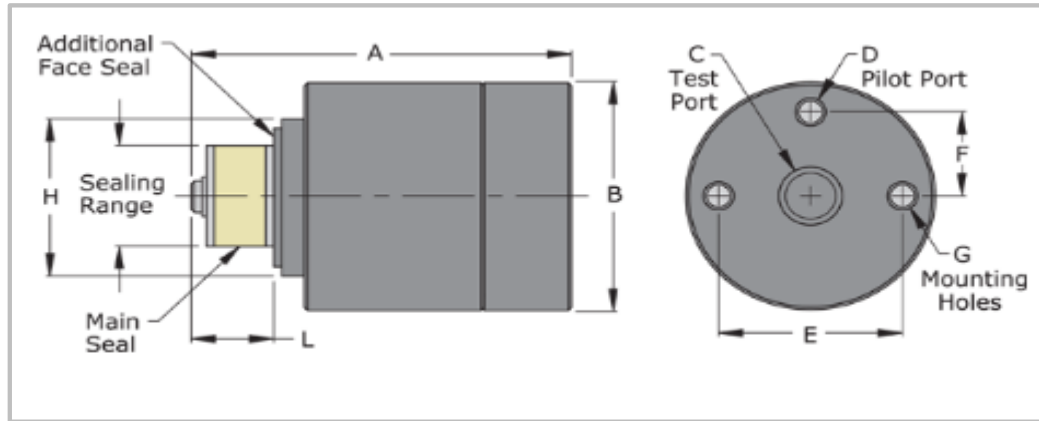

FI -serie

Order Code	Quick connector Typ	Fit to internal \varnothing	A	$\varnothing B$	C	D	E	F	G	L	Flow \varnothing	Pressure Range
20010.012.025000	Quick connector FIM01-01	\varnothing 7,5 - 10,0 mm.	50,3 mm.	31,75 mm.	M5 x 0,8	M5 x 0,8	20,4 mm.	10,2 mm.	M5 x 0,8	12,2 mm.	1,5 mm.	-1,0 ... +8,25 Bar
20010.012.025100	Quick connector FIM01-0300	\varnothing 7,85 - 8,35 mm.	50,3 mm.	31,75 mm.	M5 x 0,8	M5 x 0,8	20,4 mm.	10,2 mm.	M5 x 0,8	12,2 mm.	1,5 mm.	-1,0 ... +8,25 Bar
20010.012.035000	Quick connector FIM1-11	\varnothing 10 - 12 mm.	62,0 mm.	39,9 mm.	1/8" BSPP (female)	1/8" BSPP	26,0 mm.	13,0 mm.	M6 x 1,0	15,8 mm.	3,3 mm.	-1,0 ... +8,25 Bar
20010.012.035100	Quick connector FIM1-12	\varnothing 12 - 14 mm.	62,0 mm.	39,9 mm.	1/8" BSPP (female)	1/8" BSPP	26,0 mm.	13,0 mm.	M6 x 1,0	15,8 mm.	3,3 mm.	-1,0 ... +8,25 Bar
20010.012.035200	Quick connector FIM1-13	\varnothing 14 - 16 mm.	62,0 mm.	39,9 mm.	1/8" BSPP (female)	1/8" BSPP	26,0 mm.	13,0 mm.	M6 x 1,0	15,8 mm.	3,3 mm.	-1,0 ... +8,25 Bar
20010.012.045000	Quick connector FIM2-21	\varnothing 16 - 18 mm.	62,0 mm.	39,9 mm.	1/8" BSPP (female)	1/8" BSPP	26,0 mm.	13,0 mm.	M6 x 1,0	15,8 mm.	4,3 mm.	-1,0 ... +8,25 Bar
20010.012.045100	Quick connector FIM2-22	\varnothing 18 - 20 mm.	62,0 mm.	39,9 mm.	1/8" BSPP (female)	1/8" BSPP	26,0 mm.	13,0 mm.	M6 x 1,0	15,8 mm.	4,3 mm.	-1,0 ... +8,25 Bar
20010.012.045200	Quick connector FIM2-23	\varnothing 20 - 22 mm.	62,0 mm.	39,9 mm.	1/8" BSPP (female)	1/8" BSPP	26,0 mm.	13,0 mm.	M6 x 1,0	15,8 mm.	4,3 mm.	-1,0 ... +8,25 Bar
20010.012.055000	Quick connector FIM3-31	\varnothing 22 - 24 mm.	66,3 mm.	60,0 mm.	1/8" BSPP (female)	1/8" BSPP	40,7 mm.	20,4 mm.	M6 x 1,0	28,0 mm.	5,2 mm.	-1,0 ... +8,25 Bar
20010.012.055100	Quick connector FIM3-32	\varnothing 24 - 26 mm.	66,3 mm.	60,0 mm.	1/8" BSPP (female)	1/8" BSPP	40,7 mm.	20,4 mm.	M6 x 1,0	28,0 mm.	5,2 mm.	-1,0 ... +8,25 Bar
20010.012.055200	Quick connector FIM3-33	\varnothing 26 - 28 mm.	66,3 mm.	60,0 mm.	1/8" BSPP (female)	1/8" BSPP	40,7 mm.	20,4 mm.	M6 x 1,0	28,0 mm.	5,2 mm.	-1,0 ... +8,25 Bar
20010.012.065000	Quick connector FIM4-41	\varnothing 28 - 30 mm.	66,3 mm.	60,0 mm.	1/8" BSPP (female)	1/8" BSPP	40,7 mm.	20,4 mm.	M6 x 1,0	28,0 mm.	7,0 mm.	-1,0 ... +8,25 Bar
20010.012.065100	Quick connector FIM4-42	\varnothing 30 - 32 mm.	66,3 mm.	60,0 mm.	1/8" BSPP (female)	1/8" BSPP	40,7 mm.	20,4 mm.	M6 x 1,0	28,0 mm.	7,0 mm.	-1,0 ... +8,25 Bar
20010.012.065200	Quick connector FIM4-43	\varnothing 32 - 34 mm.	66,3 mm.	60,0 mm.	1/8" BSPP (female)	1/8" BSPP	40,7 mm.	20,4 mm.	M6 x 1,0	28,0 mm.	7,0 mm.	-1,0 ... +8,25 Bar
20010.012.075000	Quick connector FIM5-51	\varnothing 34 - 37 mm.	93,5 mm.	88,7 mm.	1/2" BSPP (female)	1/8" BSPP	58,7 mm.	29,5 mm.	M6 x 1,0	41,2 mm.	14,2 mm.	-1,0 ... +8,25 Bar
20010.012.075100	Quick connector FIM5-52	\varnothing 37 - 40 mm.	93,5 mm.	88,7 mm.	1/2" BSPP (female)	1/8" BSPP	58,7 mm.	29,5 mm.	M6 x 1,0	41,2 mm.	14,2 mm.	-1,0 ... +8,25 Bar
20010.012.075200	Quick connector FIM5-53	\varnothing 40 - 43 mm.	93,5 mm.	88,7 mm.	1/2" BSPP (female)	1/8" BSPP	58,7 mm.	29,5 mm.	M6 x 1,0	41,2 mm.	14,2 mm.	-1,0 ... +8,25 Bar
20010.012.085000	Quick connector FIM6-61	\varnothing 43 - 47 mm.	93,5 mm.	88,7 mm.	1/2" BSPP (female)	1/8" BSPP	58,7 mm.	29,5 mm.	M6 x 1,0	41,2 mm.	18,2 mm.	-1,0 ... +8,25 Bar
20010.012.085100	Quick connector FIM6-62	\varnothing 47 - 51 mm.	93,5 mm.	88,7 mm.	1/2" BSPP (female)	1/8" BSPP	58,7 mm.	29,5 mm.	M6 x 1,0	41,2 mm.	18,2 mm.	-1,0 ... +8,25 Bar
20010.012.085200	Quick connector FIM6-63	\varnothing 51 - 55 mm.	93,5 mm.	88,7 mm.	1/2" BSPP (female)	1/8" BSPP	58,7 mm.	29,5 mm.	M6 x 1,0	41,2 mm.	18,2 mm.	-1,0 ... +8,25 Bar
20010.012.095000	Quick connector FIM7-71	\varnothing 55 - 59 mm.	85,4 mm.	106,7 mm.	3/4" BSPP (female)	1/8" BSPP	76,2 mm.	38,1 mm.	M11 x 1,5	42,2 mm.	23,1 mm.	-1,0 ... +8,25 Bar
20010.012.095100	Quick connector FIM7-72	\varnothing 59 - 62 mm.	85,4 mm.	106,7 mm.	3/4" BSPP (female)	1/8" BSPP	76,2 mm.	38,1 mm.	M11 x 1,5	42,2 mm.	23,1 mm.	-1,0 ... +8,25 Bar
20010.012.095200	Quick connector FIM7-73	\varnothing 62 - 66 mm.	85,4 mm.	106,7 mm.	3/4" BSPP (female)	1/8" BSPP	76,2 mm.	38,1 mm.	M11 x 1,5	42,2 mm.	23,1 mm.	-1,0 ... +8,25 Bar
20010.012.105000	Quick connector FIM8-81	\varnothing 66 - 69 mm.	85,4 mm.	106,7 mm.	3/4" BSPP (female)	1/8" BSPP	76,2 mm.	38,1 mm.	M11 x 1,5	42,2 mm.	23,1 mm.	-1,0 ... +8,25 Bar
20010.012.105100	Quick connector FIM8-82	\varnothing 69 - 73 mm.	85,4 mm.	106,7 mm.	3/4" BSPP (female)	1/8" BSPP	76,2 mm.	38,1 mm.	M11 x 1,5	42,2 mm.	23,1 mm.	-1,0 ... +8,25 Bar
20010.012.105200	Quick connector FIM8-83	\varnothing 73 - 76 mm.	85,4 mm.	106,7 mm.	3/4" BSPP (female)	1/8" BSPP	76,2 mm.	38,1 mm.	M11 x 1,5	42,2 mm.	23,1 mm.	-1,0 ... +8,25 Bar